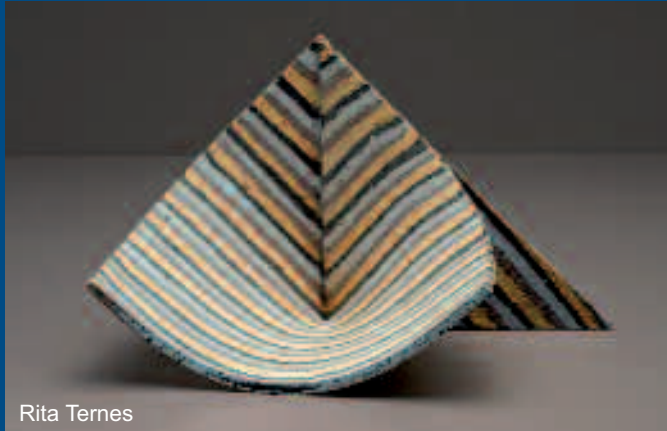

TERRAZZO Blue 4020 • TERRAZZO Umbra 4020  
 TERRAZZO Yellow 4020 • TERRA Nigra 3520

FUCHS KERAMISCHE MASSEN

TERRAZZO-Bodies

**Please note:**

Only use bodies with similar consistency! • Spray a little water on the slabs before joining together! • Roll over after each layer! • Transparent glaze will increase colour intensity! • Terrazzo effect through polishing (e.g. with diamond pads) after firing  
 Firing temperature:  
 TERRAZZO Blue 4020 (1000-1280°C) • TERRAZZO Umbra 4020 (1000-1280°C) •  
 TERRAZZO Yellow 4020 (1000-1280°C) • TERRA Nigra 3520 (1000-1200°C)