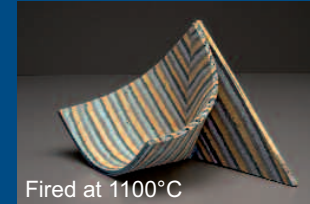

TERRAZZO Blue 4020 • TERRAZZO Umbra 4020  
 TERRAZZO Yellow 4020 • TERRA Nigra 3520

FUCHS KERAMISCHE MASSEN

TERRAZZO-Bodies

**Please note:**

Only use bodies with similar consistency! • Spray a little water on the slabs before joining together! • Roll over after each layer! • Transparent glaze will increase colour intensity! • Terrazzo effect through polishing (e.g. with diamond pads) after firing  
 Firing temperature:  
 TERRAZZO Blue 4020 (1000-1280°C) • TERRAZZO Umbra 4020 (1000-1280°C) •  
 TERRAZZO Yellow 4020 (1000-1280°C) • TERRA Nigra 3520 (1000-1200°C)